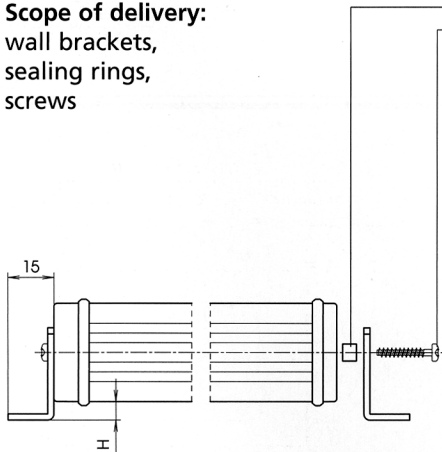

## Order designation

Model	Order no.	For use with
AB-WL	84005000	ALUBOS 600/800/1000/1300
AB-WL 1	84006001	ALUBOS 820
AB-WL 2	84007000	ALUBOS 1040
AB-WL 3	84008000	ALUBOS 1600/1680/2070

## Scope of delivery:

wall brackets,  
sealing rings,  
screws

Lid	Sealing ring length	Screw length
ABD 600	4.5	18
ABD 800	4.5	18
ABD 820	4.5	18
ABD 1000	4.5	18
ABD 1040	4.5	18
ABD 1300	7.5	22
ABD 1600	7.5	22
ABD 1680	7.5	22
ABD 2070	7.5	22