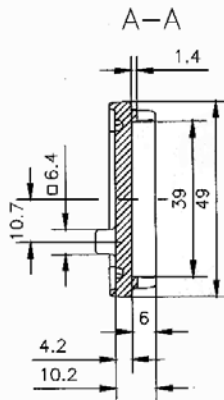

NoVoTronic 100 (external dimensions with lids)				
Type	Part Number	Width Inches/mm	Height Inches/mm	Depth Inches/mm
NoVoTronic 100/100	07502010 00	4.96/126	1.93/49	4.72/120
NoVoTronic 100/160	07502011 00	4.96/126	1.93/49	7.09/180
NoVoTronic 100/200	07502012 00	4.96/126	1.93/49	8.66/220
NoVoTronic 100/SL*	07502099 00	4.96/126	1.93/49	SL*