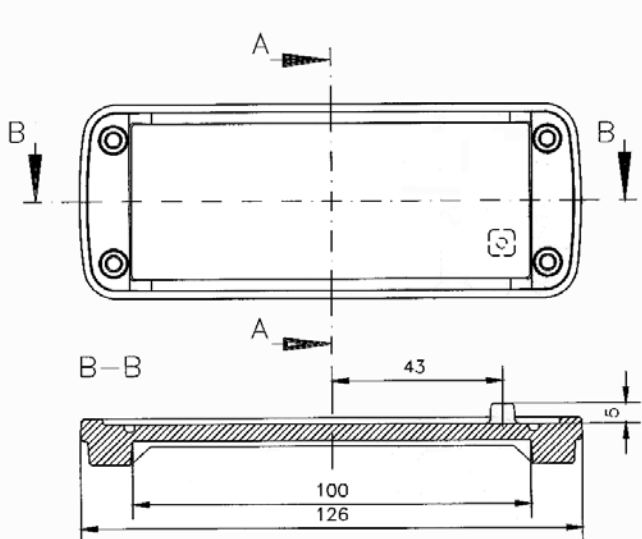

NoVoTronic 100 (external dimensions with lids)				
Type	Part Number	Width Inches/mm	Height Inches/mm	Depth Inches/mm
NoVoTronic 100/100	07502010 00	4.96/126	1.93/49	4.72/120
NoVoTronic 100/160	07502011 00	4.96/126	1.93/49	7.09/180
NoVoTronic 100/200	07502012 00	4.96/126	1.93/49	8.66/220
NoVoTronic 100/SL*	07502099 00	4.96/126	1.93/49	SL*