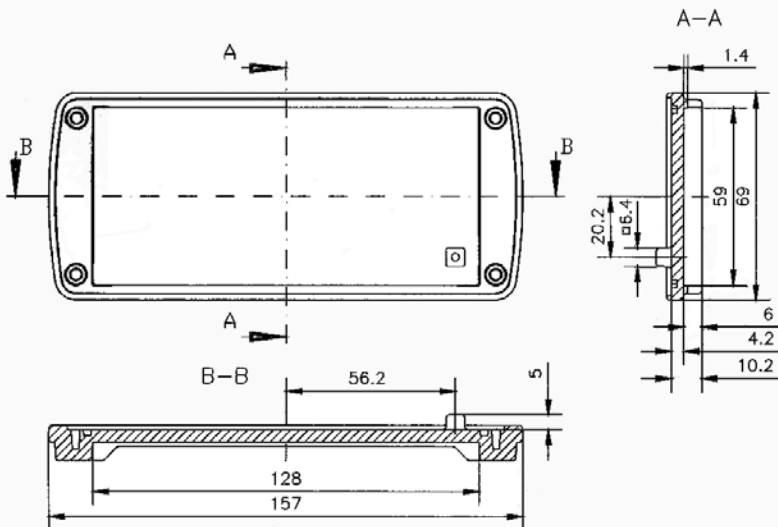

NoVoTronic 130 (external dimensions with lids)				
Type	Part Number	Width Inches/mm	Height Inches/mm	Depth Inches/mm
NoVoTronic 130/130	07502510 00	6.18/157	2.72/69	5.90/150
NoVoTronic 130/160	07502511 00	6.18/157	2.72/69	7.09/180
NoVoTronic 130/200	07502512 00	6.18/157	2.72/69	8.66/220
NoVoTronic 130/SL*	07502599 00	6.18/157	2.72/69	SL*