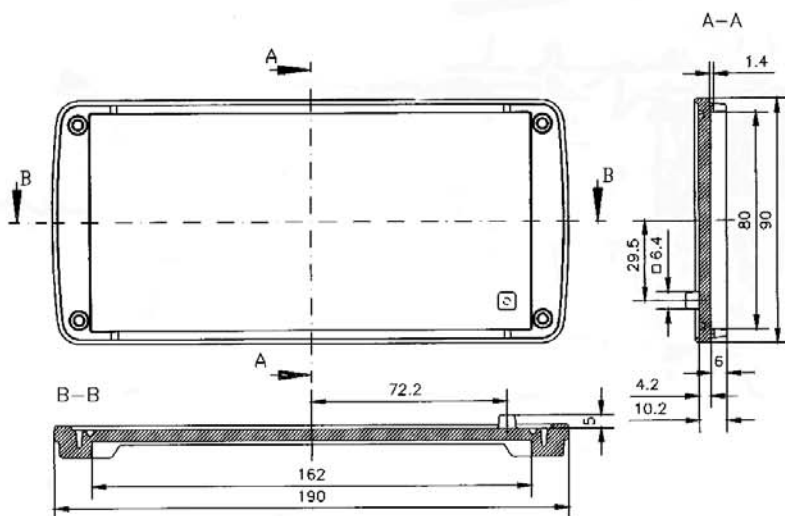

NoVoTronic 160 (external dimensions with lids)

Type	Part Number	Width Inches/mm	Height Inches/mm	Depth Inches/mm
NoVoTronic 160/160	07503010 00	7.48/190	3.54/90	7.09/180
NoVoTronic 160/200	07503011 00	7.48/190	3.54/90	8.66/220
NoVoTronic 160/300	07503012 00	7.48/190	3.54/90	12.60/320
NoVoTronic 160/SL*	07503099 00	7.48/190	3.54/90	SL*