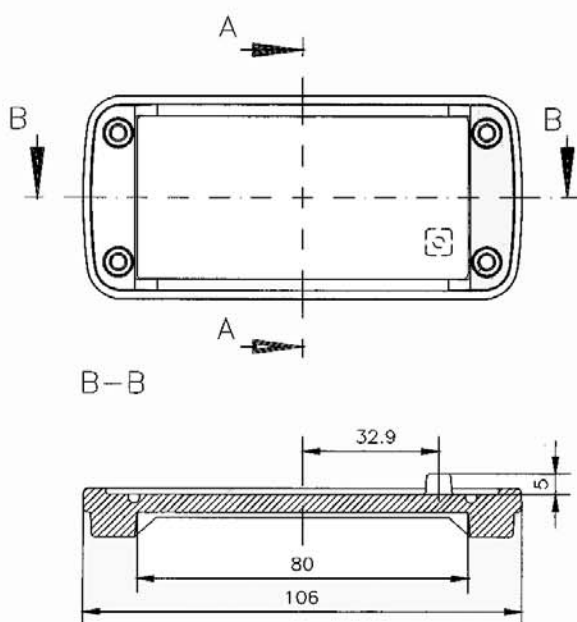

NoVoTronic 80 (external dimensions with lids)				
Type	Part Number	Width Inches/mm	Height Inches/mm	Depth Inches/mm
NoVoTronic 80/100	07501010 00	4.17/106	1.93/49	4.72/120
NoVoTronic 80/160	07501011 00	4.17/106	1.93/49	7.09/180
NoVoTronic 80/200	07501012 00	4.17/106	1.93/49	8.66/220
NoVoTronic 80/SL*	07501099 00	4.17/106	1.93/49	SL*