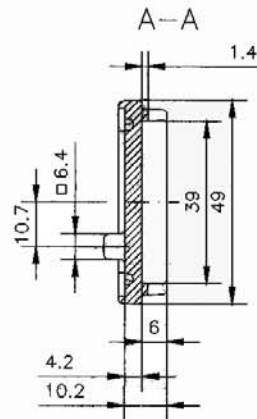

NoVoTronic 80 (external dimensions with lids)				
Type	Part Number	Width Inches/mm	Height Inches/mm	Depth Inches/mm
NoVoTronic 80/100	07501010 00	4.17/106	1.93/49	4.72/120
NoVoTronic 80/160	07501011 00	4.17/106	1.93/49	7.09/180
NoVoTronic 80/200	07501012 00	4.17/106	1.93/49	8.66/220
NoVoTronic 80/SL*	07501099 00	4.17/106	1.93/49	SL*